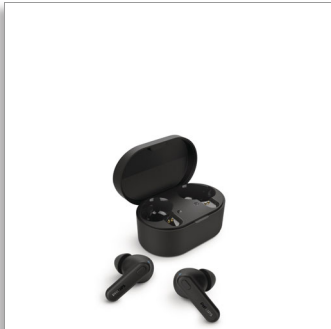

### Clear call quality

6 mm drivers for powerful bass  
Ergonomic design for comfort  
IPX4 splash/sweat resistant

TAT1108BK

## Hear your sounds clearly

Hear tunes and calls properly. These True Wireless headphones use 6 mm drivers for rich sound and powerful bass and an AI mic for clear calls. With IPX4 splash and sweat resistance and a pocket-sized charging case for 15 hours play time.

### Secure, comfortable in-ear fit

These comfortable earbuds fit securely into your ear canals, creating a perfect seal that diminishes external noise. Hear every beat and word! Enjoy real comfort with three sizes of soft, interchangeable silicone ear-tip covers.