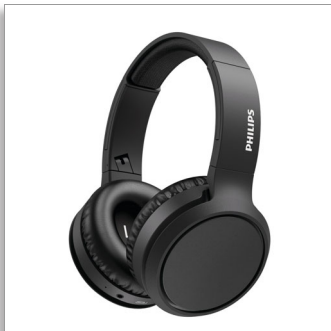

Philips  
Wireless Headphone

40mm drivers/closed-back

Light weight  
Compact folding  
Up to 29 hours play time

TAH5205BK

## Here comes the bass

Cover your ears and feel that bass! These wireless over-ear headphones boast a BASS boost button for deeper bass at a touch. You get up to 29 hours play time, fast charging, and a rock-solid Bluetooth connection. You won't miss a beat.

### Big bold bass

- Powerful 40 mm neodymium drivers. BASS boost button.
- Over-ear, closed-back design. Great sound isolation.
- 29 hours play time. USB-C charging.
- Charge for 15 minutes, get extra 4 hours play time