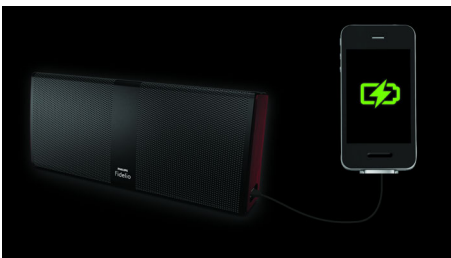

Philips
Clock Radio

Bluetooth®
Universal charging
Dual alarm
FM, Digital tuning

AJT5300

Enjoy wireless music and charge your smartphone

Start your day fully charged with AJT5300. This clock radio doubles as a wireless speaker that streams music from any Bluetooth device. With the built in cradles, it charges any smartphone, iPhone / Android, while you sleep

Enrich your sound experience

- Wireless music streaming via Bluetooth
- FM digital tuning with presets
- Audio-in for portable music playback

Easy to use

- USB port to charge any mobile device
- Built-in microphone for hands-free phone calls
- Sleep timer for easy falling asleep to your favorite music
- Battery back-up ensures memory of time during power failure

PHILIPS

Highlights

Bluetooth

Bluetooth is a short range wireless communication technology that is both stable and energy efficient. The technology allows for easy wireless connection to other Bluetooth devices, so you can play your favorite music from any smartphone, tablet or laptop, including the iPod or iPhone with a Bluetooth-enabled speaker.

USB port

This speaker features a USB port, if your smartphone is running out of battery either at home or on the go, this portable speaker allows you to transfer the battery stored in the speaker to your mobile device.